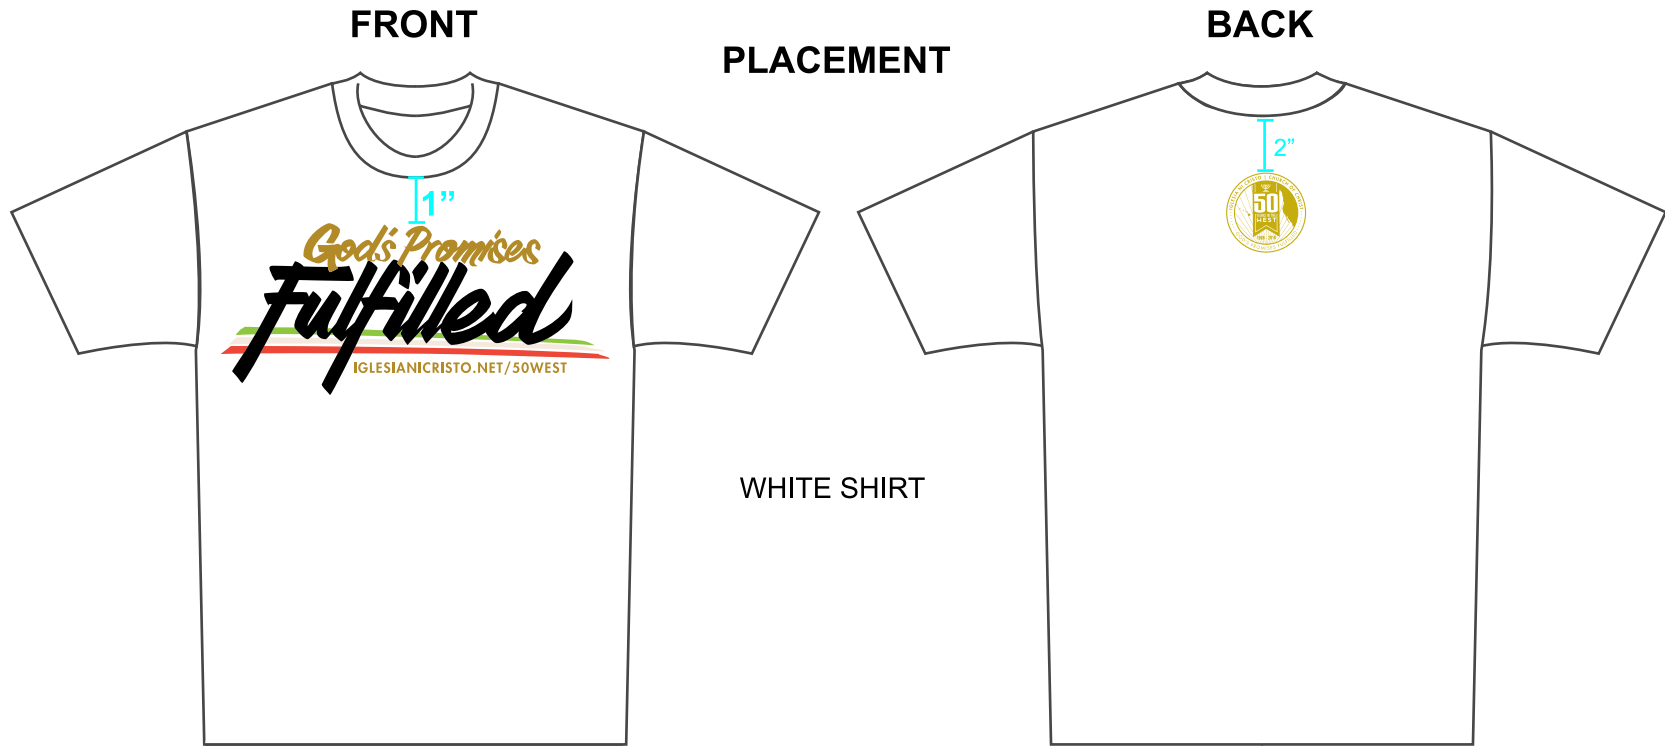

Apparel Design T-Shirt Technical Pack (for printers)

GRAPHIC (NOT TO SCALE)

PLEASE MATCH PANTONES AS CLOSE AS POSSIBLE

- WARM GRAY 1 
- GOLD FOIL 
- PMS 375 
- PMS 1655 
- BLACK 